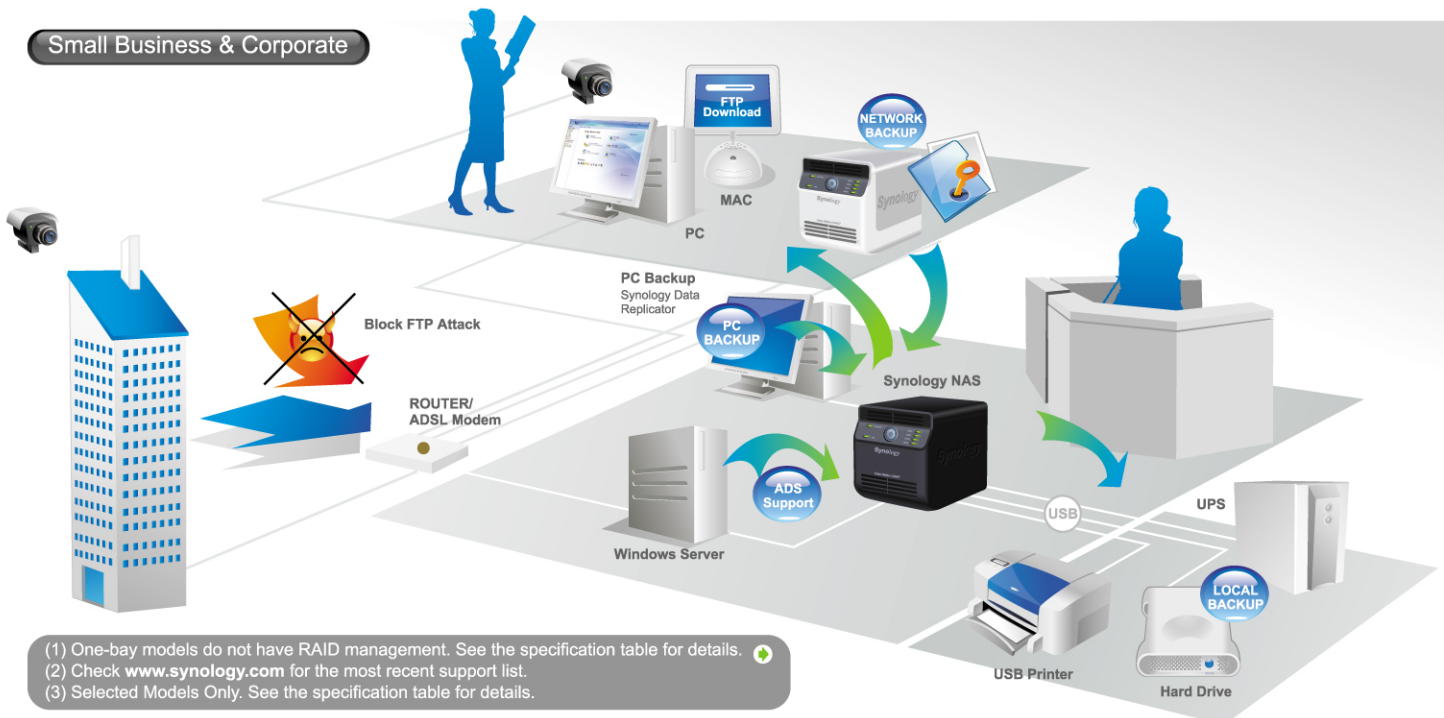

Small Business & Corporate

(1) One-bay models do not have RAID management. See the specification table for details.

(2) Check www.synology.com for the most recent support list.

(3) Selected Models Only. See the specification table for details.