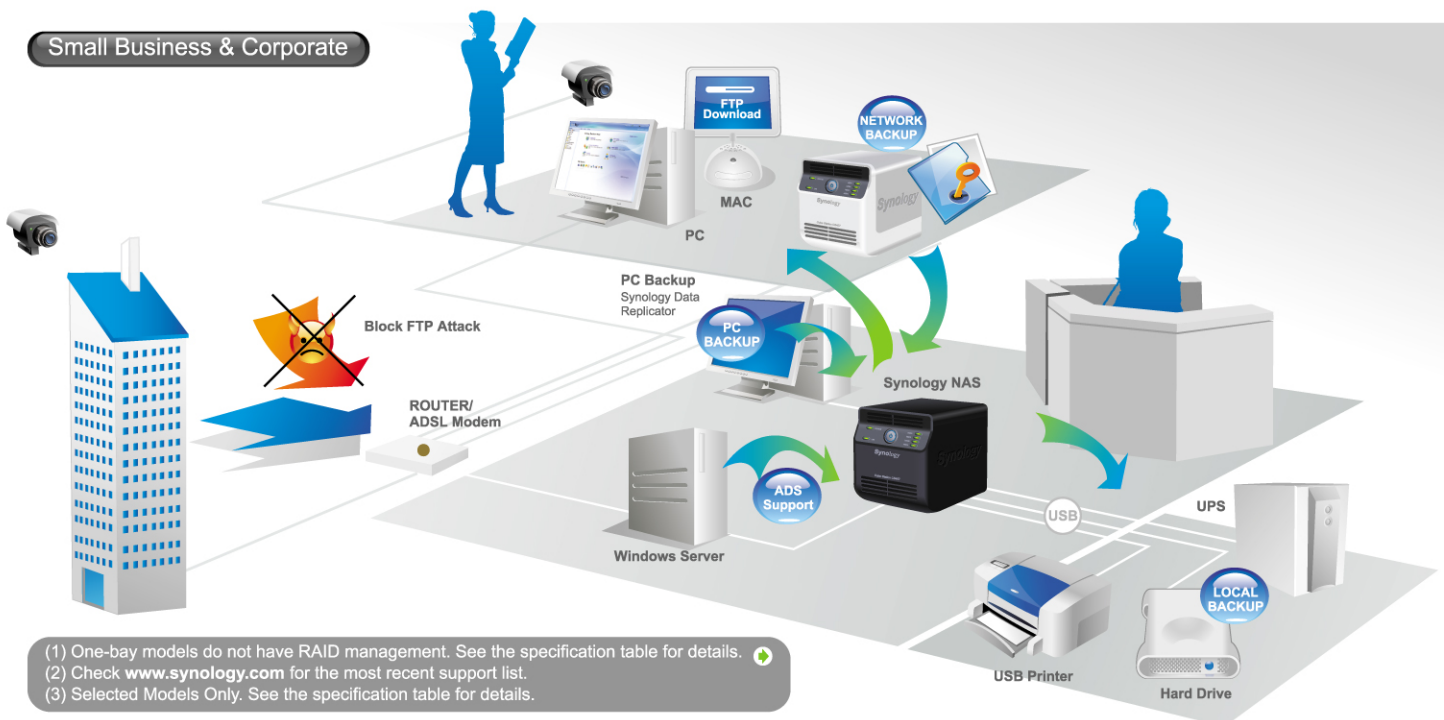

Small Business & Corporate

(1) One-bay models do not have RAID management. See the specification table for details.

(2) Check www.synology.com for the most recent support list.

(3) Selected Models Only. See the specification table for details.