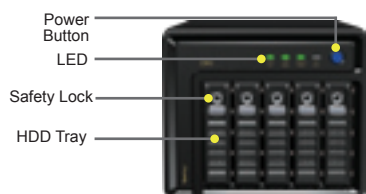

CONNECTIONS & BUTTONS

SYNOLOGY INC.

<http://www.synology.com>
6F-2, No. 106, Chang An W. Rd., Taipei, Taiwan
Tel: 886 2 2552 1814 Fax: 886 2 2552 1824

Synology DX5 delivers an effortless solution for volume expansion and data backup for 2009 Synology Disk Station. It not only helps users smoothly expand the Synology Disk Station DS509+ capacity to 10 hard drives on the fly, but also can be used as a perfect backup solution.

When running out of the hard drive capacity on Synology Disk Station DS509+, users can expand more storage with Synology DX5. By attaching it to Synology Disk Station DS509+, the plug-n-use connectivity and eSATA 3.0 Gb/sec definition allow users to expand volume from Synology Disk Station DS509+.

Synology DX5 delivers a perfect backup solution for Synology 2009 Disk Station, too. By attaching it to Synology 2009 Disk Station, the plug-n-use connectivity and eSATA 3.0 Gb/sec definition allows users to create an independent volume on the Synology Disk Station as a good backup target.

The HDD hibernation can be manually configured to take effect automatically when the system has been inactive for a period of time. This not only save energy but also extends the lifespan of the hard disk.

Synology DX5 can be directly managed from Synology Disk Station Manager 2.1. No firmware installation is needed.