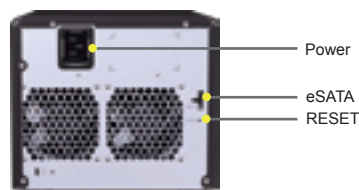

CONNECTIONS & BUTTONS

SYNOLOGY INC.

<http://www.synology.com>
6F-2, No. 106, Chang An W. Rd., Taipei, Taiwan
Tel: 886 2 2552 1814 Fax: 886 2 2552 1824

Synology DX5 delivers an effortless solution for volume expansion and data backup for 2009 Synology Disk Station. It not only helps users smoothly expand the Synology Disk Station DS509+ capacity to 10 hard drives on the fly, but also can be used as a perfect backup solution.

When running out of the hard drive capacity on Synology Disk Station DS509+, users can expand more storage with Synology DX5. By attaching it to Synology Disk Station DS509+, the plug-n-use connectivity and eSATA 3.0 Gb/sec definition allow users to expand volume from Synology Disk Station DS509+.

Synology DX5 delivers a perfect backup solution for Synology 2009 Disk Station, too. By attaching it to Synology 2009 Disk Station, the plug-n-use connectivity and eSATA 3.0 Gb/sec definition allows users to create an independent volume on the Synology Disk Station as a good backup target.

The HDD hibernation can be manually configured to take effect automatically when the system has been inactive for a period of time. This not only save energy but also extends the lifespan of the hard disk.

Synology DX5 can be directly managed from Synology Disk Station Manager 2.1. No firmware installation is needed.